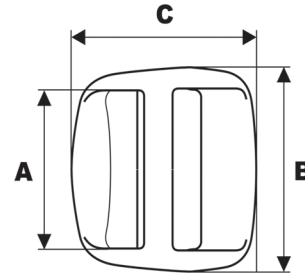

Jet LL

The Jet LL utilizes a Hugger™ Ladderloc tab for comfort during web adjustment and families with the Jet SR series of buckles. Features a single bar tie-down when space is constrained.

	Material	Color	A	B	C	D
Jet LL 25						
154-4025	A	B	25.9	33.6	30.5	11.5
Jet LL 40						
154-4040	A	B	39.0	47.9	32.3	12.3

All dimensions in mm.